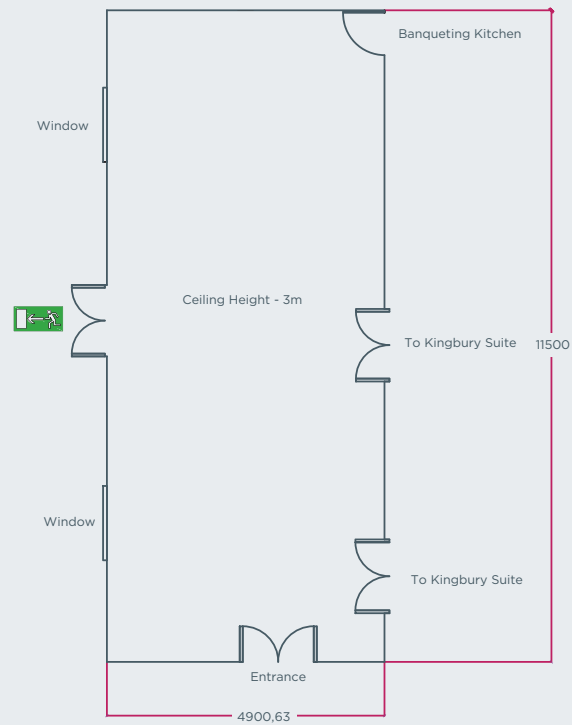

THE STAFFORD SUITE

Maximum capacity	50	Banqueting	40
Theatre	50	Boardroom	28
Classroom	35	U Shape	20

Conveniently located, The Stafford Suite boasts floor to ceiling windows for a light, airy feel, perfect for smaller day meetings or an evening drinks reception, leading out to the courtyard area.

THEATRE

CLASSROOM

BOARDROOM

BANQUETING

U_SHAPE